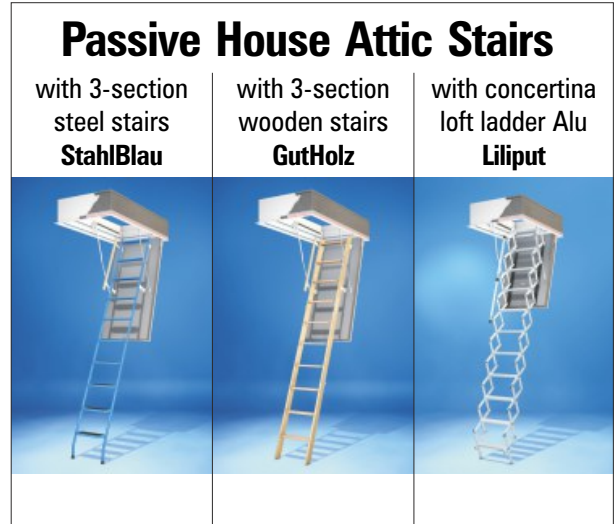

Safe installation.

The thermal bridge between attic stairs and ceiling is the critical weak point. The PH-connection system provides the certified solution. Sealing tape, insulation braid and insulation pearls for the 2-cm wide installation gap are always included and are easy to install.

Certified connection - fast, safe, practice orientated.

Passive House Attic Stairs

64 mm Polyethylene-thermodeck double insulation;
hoka TPV-profile twin-wall double sealing;
PH connection system: certified execution of the connection gap with double faced adhesive airtight sealing tape for connection to the airtight level, insulatoin braids above and below and thermal pearls

Certificate: First time certified component Attic Stairs
Passive House Institute Darmstadt

incl. PH installation kit (contains complete installation materials) and the certified PH connection system

Standard Size (dimensions of the ceiling opening in cm)