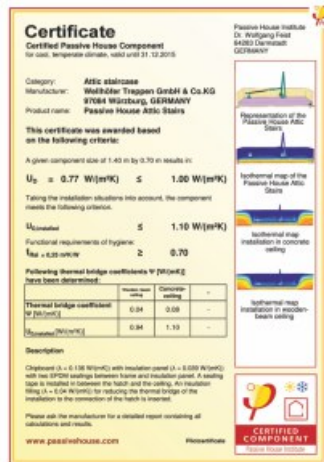

Introduction information:

Wellhöfer Passive House Attic Stairs/Hatches

The first certified Passive House Attic Stairs anywhere in the world.

Planning with certificate.

It is time to put an end to unclear U-values and vague statements like "suitable for passive houses". For the first time the safety of the certification by the Passive House Institute is provided by Wellhöfer Passive House Attic Stairs. Maximized double insulation, new double sealing and a specialized PH-connection system meet the stringent criteria for the overall system "attic stairs + ceiling" including the thermal bridges. **Worldwide first attic stairs with passive house certificate.** (Patent pending)

Safe installation.

The thermal bridge between attic stairs and ceiling is the critical weak point. The PH-connection system provides the certified solution. Sealing tape, insulation braid and insulation pearls for the 2-cm wide installation gap are always included and are easy to install.

Certified connection - fast, safe, practice orientated.

Passive House Attic Stairs

64 mm Polyethylene-thermodeck double insulation;
hoka TPV-profile twin-wall double sealing;
PH connection system: certified execution of the connection gap with double faced adhesive airtight sealing tape for connection to the airtight level, insulatoin braids above and below and thermal pearls

Certificate: First time certified component Attic Stairs
Passive House Institute Darmstadt

incl. PH installation kit (contains complete installation materials) and the certified PH connection system